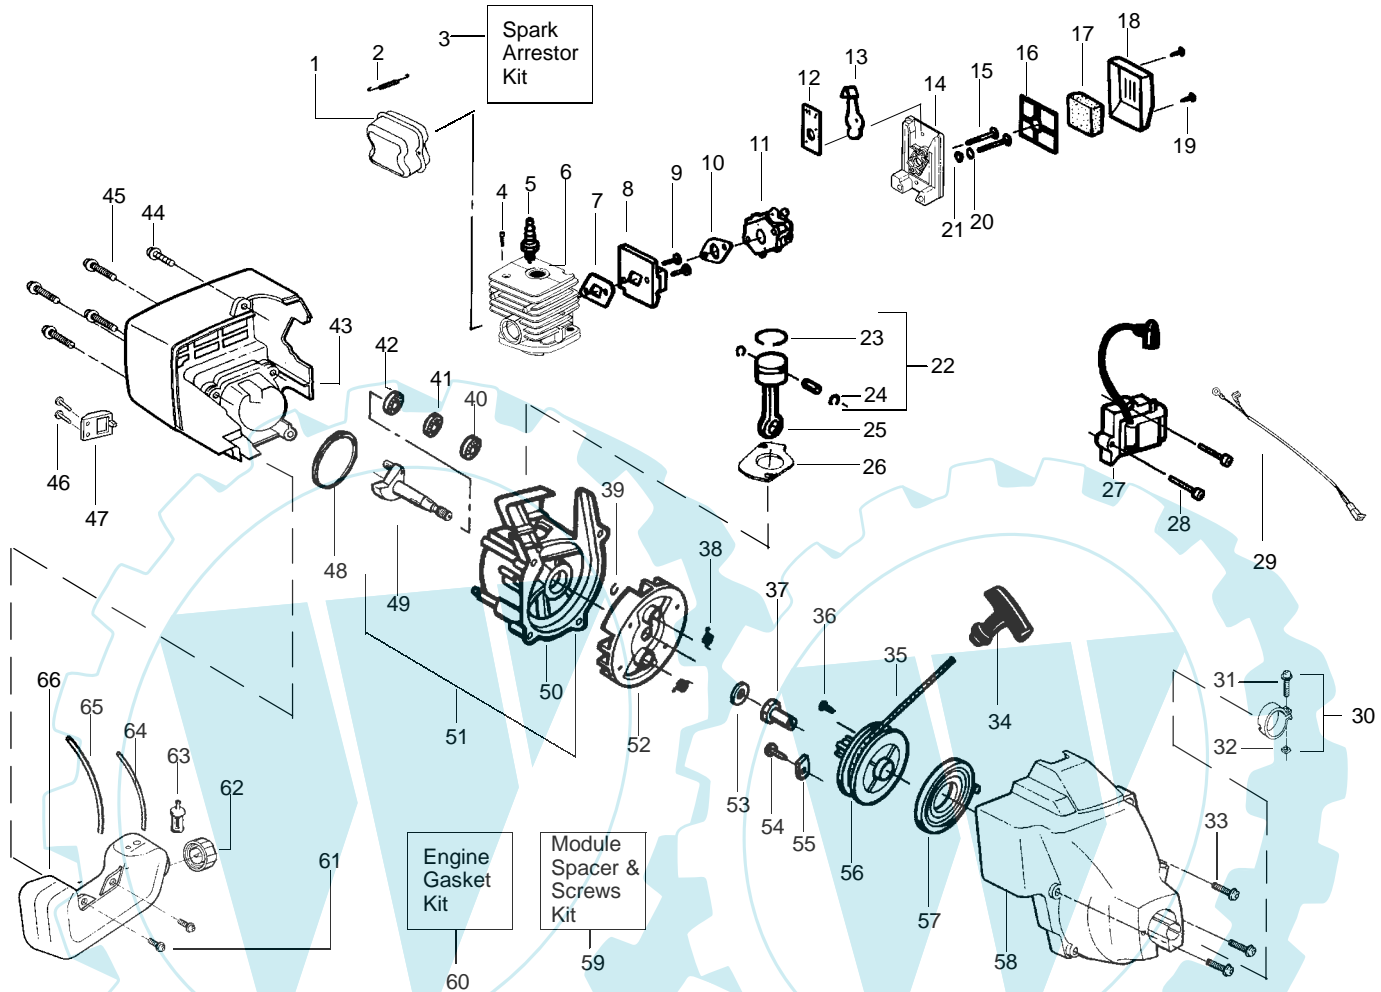

PARTS LIST NO. 530088521		PARTNER® PARTS LIST	MODEL(s) COLIBRI T210	
DATE 5/16/03	REPLACES 530084032-11/22/02		Note: Illustration may differ from actual model due to design changes	PAGE NO. 3

TYPE 1

Ref.	Part No.	Description	Ref.	Part No.	Description	Ref.	Part No.	Description
1.	530069660	Kit - Muffler (incl. 2)	23.	530036404	Piston Ring	48.	*****	O-Ring-C'case/Shrd
2.	530042088	Muffler Spring	24.	530015162	Piston Pin Retainer	49.	530054753	Crankshaft Ass'y.
3.	530071391	Kit-Spark Arrester	25.	530069615	Connecting Rod Ass'y.	50.	530071627	Kit-Crankcase Ass'y. (Incl. 40-42)
4.	530015953	Screw-Cylinder	26.	530069616	Gasket-Cylinder (kit)	51.	530071360	Kit-C'case & C'shaft (Incl. 39,49,50)
5.	952030249	Spark Plug (RCJ 6Y)	27.	530039163	Ignition Module	52.	530069886	Kit-Flywheel Ass'y.
6.	530069619	Kit - Cylinder	28.	530015954	Screw	53.	530015828	Washer-Flat
7.	530069616	Gasket-Cyl./Carb.(kit)	29.	530049018	Assy-Wire Harness	54.	530015775	Screw
8.	530047659	Adaptor-carb.	30.	530056365	Kit-Nose Cone Clamp Ass'y. (Incls. 31 & 32)	55.	530027523	Retainer-Can
9.	530016014	Screw	31.	530016381	Screw-Nose Cone	56.	530069400	Kit-Starter Pulley (Incl. 36)
10.	530069616	Gasket-Carb.(kit)	32.	530016382	Nut-Nose Cone	57.	530042085	Starter Spring
11.	---	Kit - Carburetor Ass'y	33.	530015810	Screw	58.	530069798	Kit-Fan Hsg.
	530069754	Walbro (WA-226)	34.	530027569	Starter Handle	59.	530071731	Kit-Mod. Spcr/Screws
	530069971	Zama (C1U-W7)	35.	530069232	Kit - Rope	60.	530069616	Kit-Engine Gasket (Incl. 7,10,26,48)
	530071630	Zama (C1U-W7D)	36.	530016080	Screw	61.	530016379	Retainer
12.	530038747	Choke Plate Mounting	37.	530038604	Drive Coupling	62.	530014347	Assy-Fuel Cap
13.	530038686	Choke Shutter	38.	530023817	Starter Dog Spring	63.	530095646	Assy-Fuel Pickup
14.	530052431	Air Box	39.	530015941	Retain. Ring-C'shaft	64.	530069247	Kit-Fuel Line (Small)
15.	530016353	Screw	40.	530055728	Outer Bearing	65.	530069216	Kit-Fuel Line (Large)
16.	530036569	Plate - Filter Support	41.	530071615	Kit-C'case Seal	66.	530049296	Assy-Fuel Tank (Incl. cap,filter & fuel lines)
17.	530036575	Air Filter Foam	42.	530032125	Inner Bearing			
18.	530036568	Air Filter Cover	43.	530069798	Kit-Shroud			
19.	530015880	Screw	44.	530015934	Screw			
20.	530015852	Spacer-Choke	45.	530015810	Screw			
21.	530015254	Washer	46.	530015675	Screw-Muffler Guard			
22.	530069621	Kit - Piston (Incl. 23, 24 & Pin)	47.	530037045	Guard-Muffler			

↗ = NEW PART NUMBER FOR THIS IPL   * = REFER TO THE SERVICE REFERENCE INDICATED FOR MORE INFORMATION. (LOCATED AT END OF IPL)