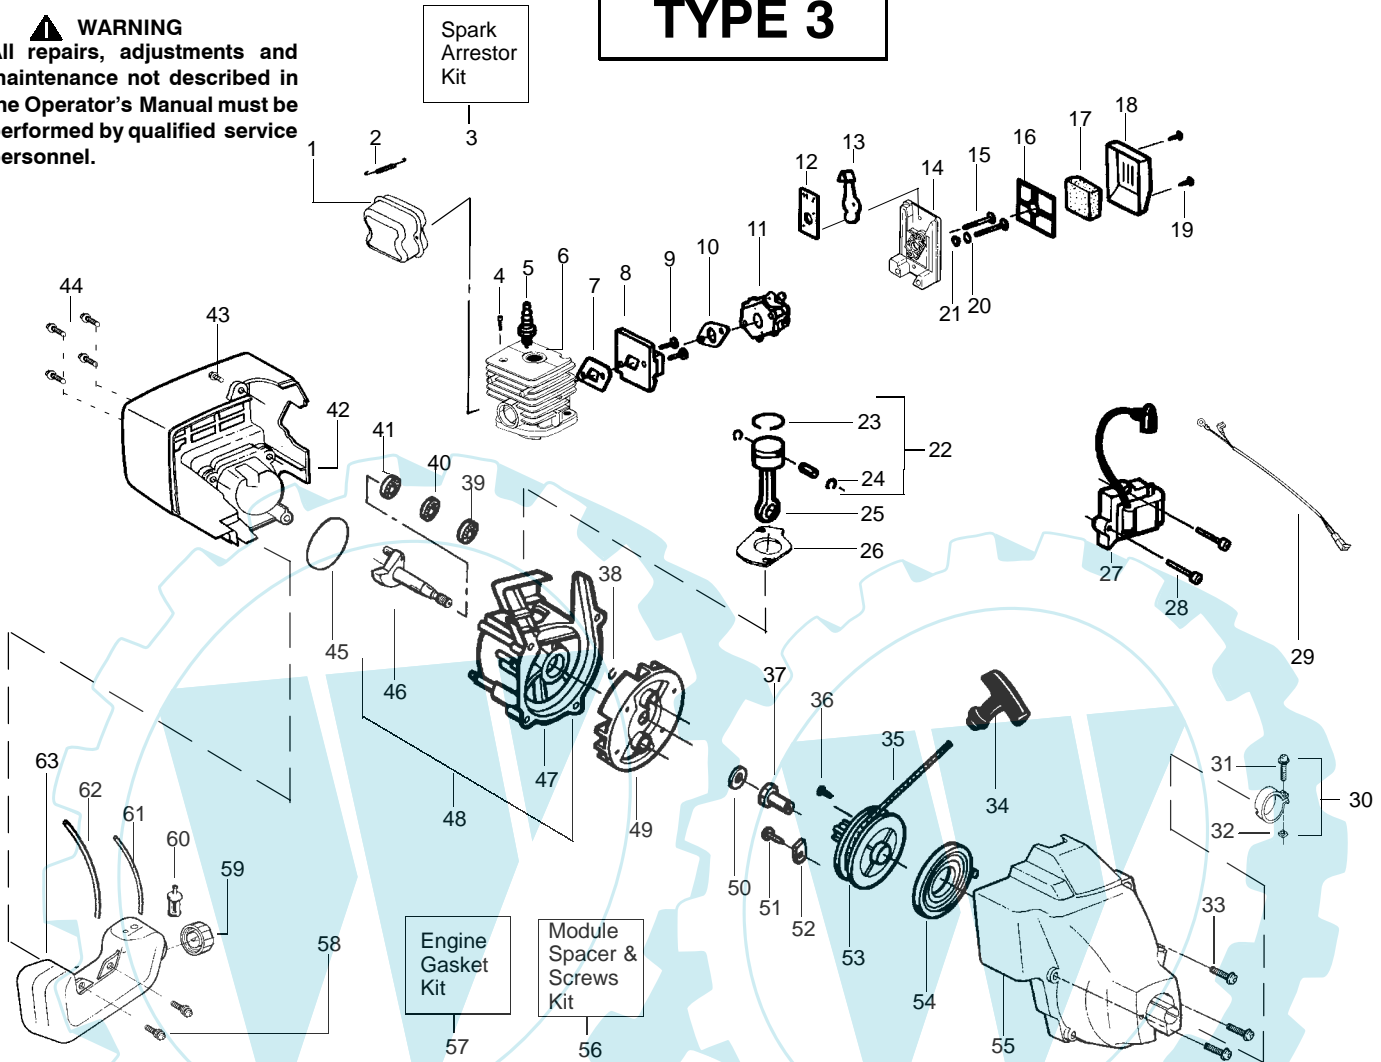

PARTS LIST NO. 530088521		PARTNER® PARTS LIST	MODEL(s) COLIBRI T210	
DATE 5/16/03	REPLACES 530084032-11/22/02		Note: Illustration may differ from actual model due to design changes	PAGE NO. 5

TYPE 3

⚠ WARNING
All repairs, adjustments and maintenance not described in the Operator's Manual must be performed by qualified service personnel.

Ref.	Part No.	Description	Ref.	Part No.	Description	Ref.	Part No.	Description
1.	530069660	Kit - Muffler (incl. 2)	23.	530055120	Ring-Piston	45.	530071363	O-Ring-C'case (kit)
2.	530042088	Spring-Muffler	24.	530015162	Retainer-Piston Pin	46.	530054753	Assy-Crankshaft
3.	530071391	Kit-Spark Arrestor	25.	530069945	Assy-Connecting Rod	47.	530071627	Kit-Crankcase (Incl. 39-41)
4.	530015953	Screw-Cylinder	26.	530071363	Gasket-Cylinder (kit)	48.	530071624	Assy-C'case & C'shaft (Incl. 38,46,47)
5.	Champion	Spark Plug (RCJ 6Y)	27.	530039163	Module-Ignition	49.	530069886	Assy-Flywheel
6.	530071359	Kit - Cylinder	28.	530016357	Screw	50.	530015828	Washer-Flat
7.	530071363	Gasket-Cyl/Carb.(kit)	29.	530049018	Assy-Switch Wire	51.	530015775	Screw
8.	530057634	Adaptor-Carb.	30.	530056365	Assy-Nose Cone Clamp (Incls. 31 & 32)	52.	530027523	Retainer
9.	530016014	Screw	31.	530016381	Screw-Nose Cone	53.	530069400	Kit-Starter Pulley (Incl. 36)
10.	530071363	Gasket-Carb.(kit)	32.	530016382	Nut-Nose Cone	54.	530042085	Spring-Starter
11.	530071630	Kit - Carburetor Ass'y (C1U-W7D)	33.	530015810	Screw	55.	530071677	Assy-Fan Hsg.
12.	530038747	Plate-Choke Mounting	34.	530027569	Handle-Starter	56.	530071731	Kit-Module Spacer & Screws
13.	530038686	Shutter-Choke	35.	530069232	Kit - Rope	57.	530071363	Kit-Engine Gasket (Incl. 7,10,26,45)
14.	530052431	Box-Air	36.	530016080	Screw	58.	530016379	Retainer-Fuel Tank
15.	530016393	Screw	37.	530038604	Coupling-Drive	59.	530014347	Assy-Fuel Cap w/ret.
16.	530036569	Plate - Filter Support	38.	530015941	Retain. Ring-C'shaft	60.	530095646	Assy-Fuel Pickup
17.	530036575	Foam-Air Filter	39.	530055728	Bearing-Outer	61.	530069247	Kit-Fuel Line (Small)
18.	530036568	Cover-Air Filter	40.	530071615	Kit-C'case Seal	62.	530069216	Kit-Fuel Line (Large)
19.	530016349	Screw	41.	530032125	Bearing-Inner	63.	530049296	Assy-Fuel Tank (Incl. cap, fuel line, filter)
20.	530015852	Spacer-Choke	42.	530057026	Shroud-Rear			
21.	530015254	Washer	43.	530015934	Screw			
22.	530071357	Kit - Piston (Incl. 23, 24 & Pin)	44.	530015810	Screw			

↗ = NEW PART NUMBER FOR THIS IPL   * = REFER TO THE SERVICE REFERENCE INDICATED FOR MORE INFORMATION. (LOCATED AT END OF IPL)