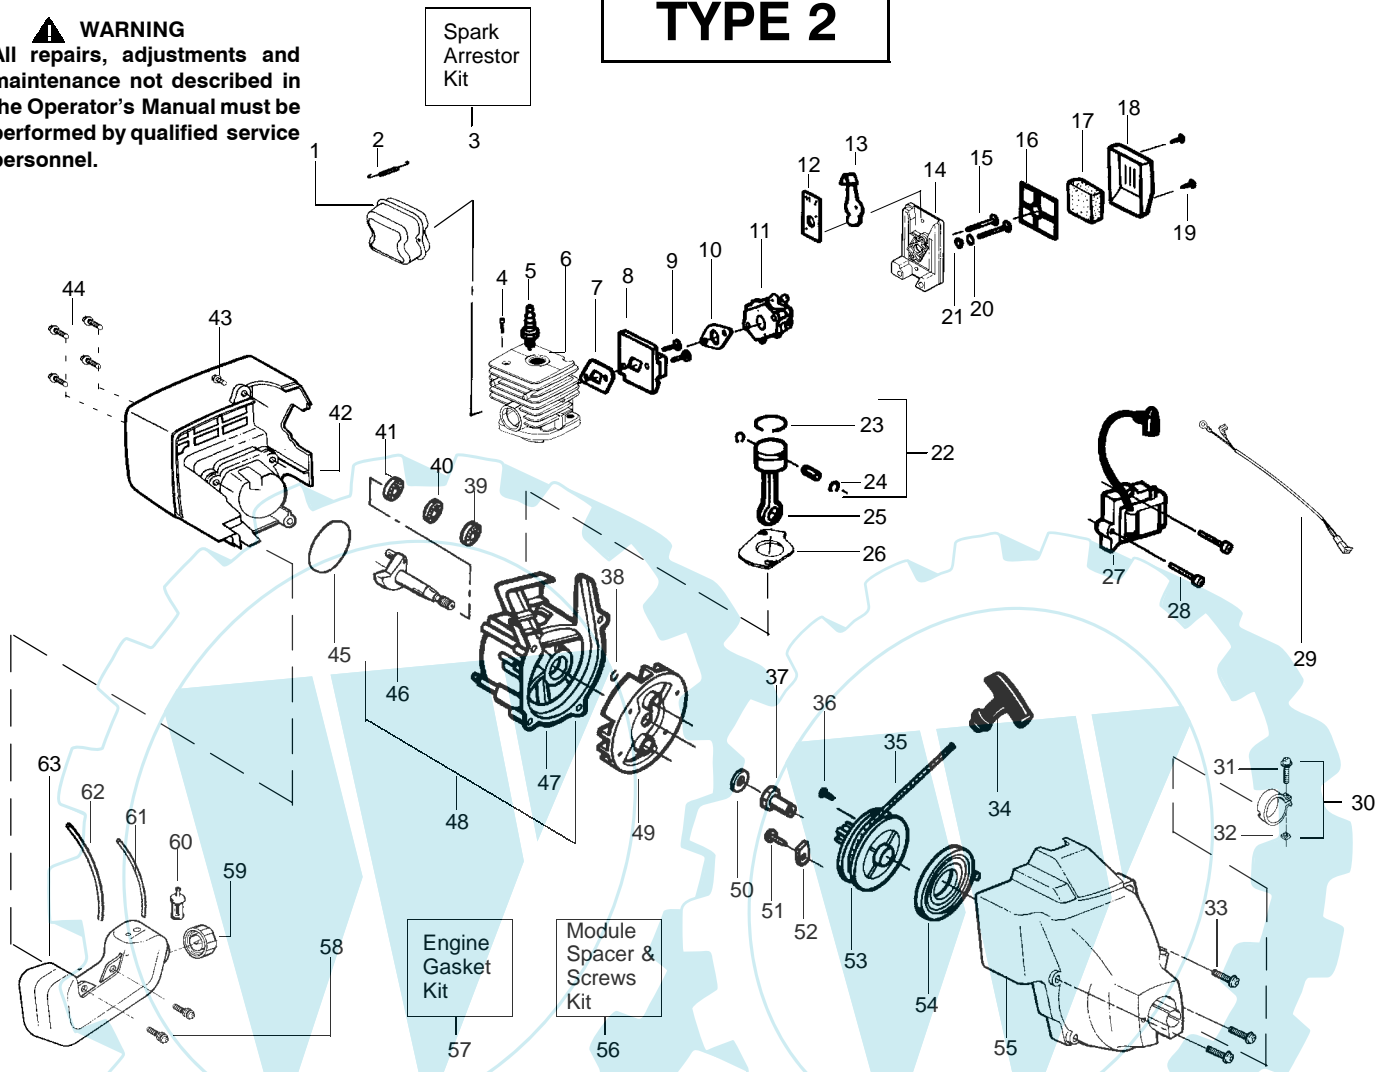

PARTS LIST NO. 530088521		PARTNER® PARTS LIST	MODEL(s) COLIBRI T210	
DATE 5/16/03	REPLACES 530084032 - 11/22/02		Note: Illustration may differ from actual model due to design changes	PAGE NO. 4

TYPE 2

⚠ WARNING
All repairs, adjustments and maintenance not described in the Operator's Manual must be performed by qualified service personnel.

Ref.	Part No.	Description	Ref.	Part No.	Description	Ref.	Part No.	Description
1.	530069660	Kit - Muffler (incl. 2)	23.	530055120	Ring-Piston	45.	530071363	O-Ring-C'case (kit)
2.	530042088	Spring-Muffler	24.	530015162	Retainer-Piston Pin	46.	530054753	Assy-Crankshaft
3.	530071391	Kit-Spark Arrestor	25.	530069945	Assy-Connecting Rod	47.	530071627	Kit-Crankcase (Incl. 39-41)
4.	530015953	Screw-Cylinder	26.	530071363	Gasket-Cylinder (kit)	48.	530071360	Assy-C'case & C'shaft (Incl. 38,46,47)
5.	Champion	Spark Plug (RCJ 6Y)	27.	530039163	Module-Ignition	49.	530069886	Assy-Flywheel
6.	530071359	Kit - Cylinder	28.	530016357	Screw	50.	530015828	Washer-Flat
7.	530071363	Gasket-Cyl/Carb.(kit)	29.	530049018	Assy-Switch Wire	51.	530015775	Screw
8.	530056403	Adaptor-Carb.	30.	530056365	Assy-Nose Cone Clamp (Incls. 31 & 32)	52.	530027523	Retainer
9.	530016014	Screw	31.	530016381	Screw-Nose Cone	53.	530069400	Kit-Starter Pulley (Incl. 36)
10.	530071363	Gasket-Carb.(kit)	32.	530016382	Nut-Nose Cone	54.	530042085	Spring-Starter
11.	530071630	Kit - Carburetor Ass'y (C1U-W7D)	33.	530015810	Screw	55.	530071709	Assy-Fan Hsg.
12.	530038747	Plate-Choke Mounting	34.	530027569	Handle-Starter	56.	530071731	Kit-Mod. Spcr/screws
13.	530038686	Shutter-Choke	35.	530069232	Kit - Rope	57.	530071363	Kit-Engine Gasket (Incl. 7,10,26,45)
14.	530052431	Box-Air	36.	530016080	Screw	58.	530016379	Retainer-Fuel Tank
15.	530016353	Screw	37.	530038604	Coupling-Drive	59.	530014347	Assy-Fuel Cap w/ret.
16.	530036569	Plate - Filter Support	38.	530015941	Retain. Ring-C'shaft	60.	530095646	Assy-Fuel Pickup
17.	530036575	Foam-Air Filter	39.	530055728	Bearing-Outer	61.	530069247	Kit-Fuel Line (Small)
18.	530036568	Cover-Air Filter	40.	530071615	Kit-C'case Seal	62.	530069216	Kit-Fuel Line (Large)
19.	530016349	Screw	41.	530032125	Bearing-Inner	63.	530049296	Assy-Fuel Tank (Incl. cap, fuel line, filter)
20.	530015852	Spacer-Choke	42.	530071709	Shroud-Rear			
21.	530015254	Washer	43.	530015934	Screw			
22.	530071357	Kit - Piston (Incl. 23, 24 & Pin)	44.	530015810	Screw			

✓ = NEW PART NUMBER FOR THIS IPL   * = REFER TO THE SERVICE REFERENCE INDICATED FOR MORE INFORMATION. (LOCATED AT END OF IPL)