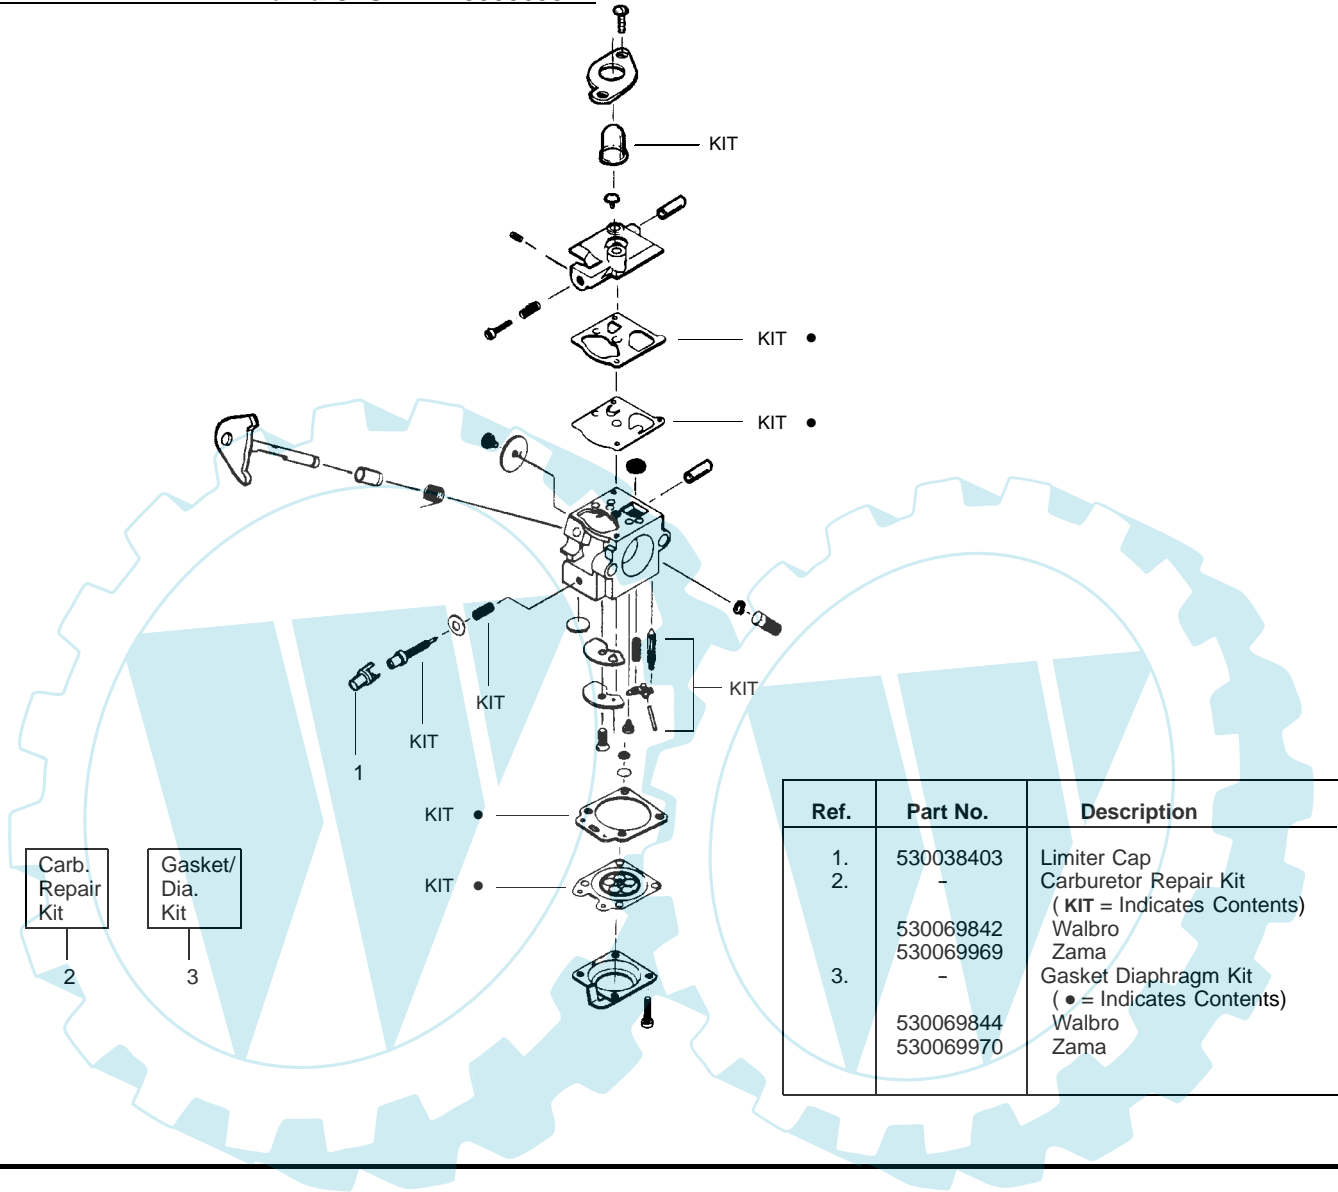

PARTS LIST NO. 530088521		PARTNER® PARTS LIST	MODEL(s) COLIBRI T210	
DATE 5/16/03	REPLACES 530084032 - 11/22/02		Note: Illustration may differ from actual model due to design changes	PAGE NO. 6

Carburetor Assembly Walbro WA226 #530069754
Zama C1U-W7 #530069971

Kit - Carburetor Assembly No. 530071630 - C1U-W7D

Note: No Repair kits are available for this carburetor, please order the complete assembly part number 530-071630 (C1U-W7D)

✓ = NEW PART NUMBER FOR THIS IPL   ★ = REFER TO THE SERVICE REFERENCE INDICATED FOR MORE INFORMATION. (LOCATED AT END OF IPL)